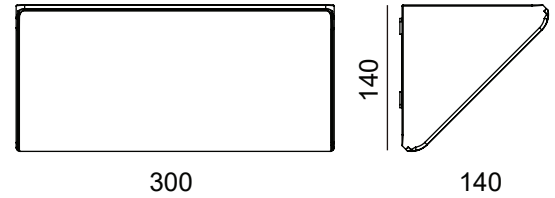

## SPECIFICATIONS

Product Code	KL-W225
Power	36W
Input	220-240V
Luminous flux	2000 lm
Color Temperature	2700k-6500k
Beam Angle	120°
Power factor	≥0.90
CRI	80
Finishing Colors	White/Silver Grey/Dark Grey/Black
LED Type	SMD
IP Rating	IP65 Class 1
Size	300mm*140mm*140mm
Warranty	3 years